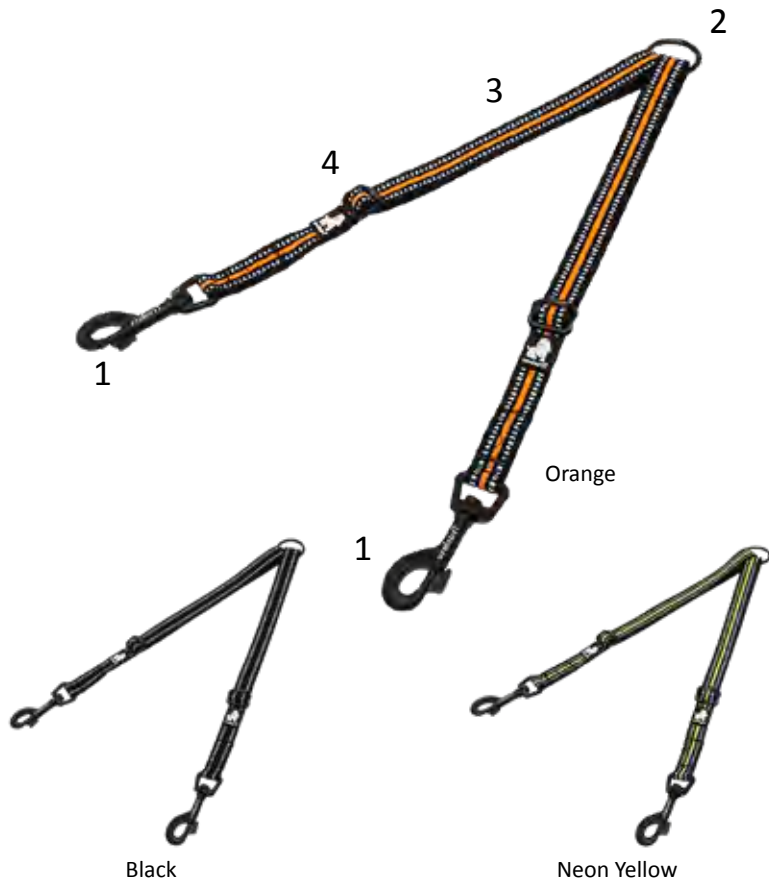

Size	Width	Length
S	1.5cm/0.6in	200cm/78.7in
M	2.0cm/0.8in	200cm/78.7in
L	2.5cm/1.0in	200cm/78.7in

Emergency check collar

Army green

Black

Purple

Item No:TLL2281

Feature:

- 1)Neoprene padded handle makes it very comfortable to hold in your hand.
- 2)High density nylon webbing is softer and durable for use.
- 3)Extra traffic control handle allow you to control your dog back on track.
- 4)Zinc-alloy hook is compatible with all of Truelove Harnesses and Collars.

Size	Width	Length
S	1.5cm/0.6in	120-160cm/47-63in
M	2.0cm/0.8in	120-160cm/47-63in
L	2.5cm/1.0in	120-160cm/47-63in

Orange/Gray

Black/Gray

Neon Yellow/Gray

Red

Item No:TLL2271

Feature:

- 1)Adjustable padded webbing handle can be hand-held or waist -worn,or winded around a tree or post
- 2)The Aluminium alloy clip is strong,secure and provides one-handed attachment.
- 3)The nylon webbing allows the leash to stretch as dogs roam.
- 4)The user-friendly side release buckle provides exceptional strength.
- 5)Convenient loop for pickup bag or small clip-on items.
- 6)Handle helps control the dog when walking the dog.

Size	Width	Length
M	2.5cm/1.0in	140-200cm/55-78.7in
L	2.5cm/1.0in	200-340cm/78.7-134in

LEASH

Item No:TLL2371

Feature:

- 1)Double hooks allow you to walk your two dog with one leash.
- 2)Stainless steel O-ring provides secure leash attachment point.
- 3)3M reflector ensure good visibility at night.
- 4)Adjustable length--you can walk two different size dogs with ease.