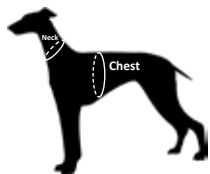

Size	Chest(cm/in)	Neck(cm/in)
S	33-56cm/13-22in	30.5-38cm/12-15in
M	56-81cm/22-32in	43-54.5cm/17-21.5in
L	81-107cm/32-42in	56-70cm/22-27.5in

Please measure your dogs' neck and chest circumference at the same location as the line.