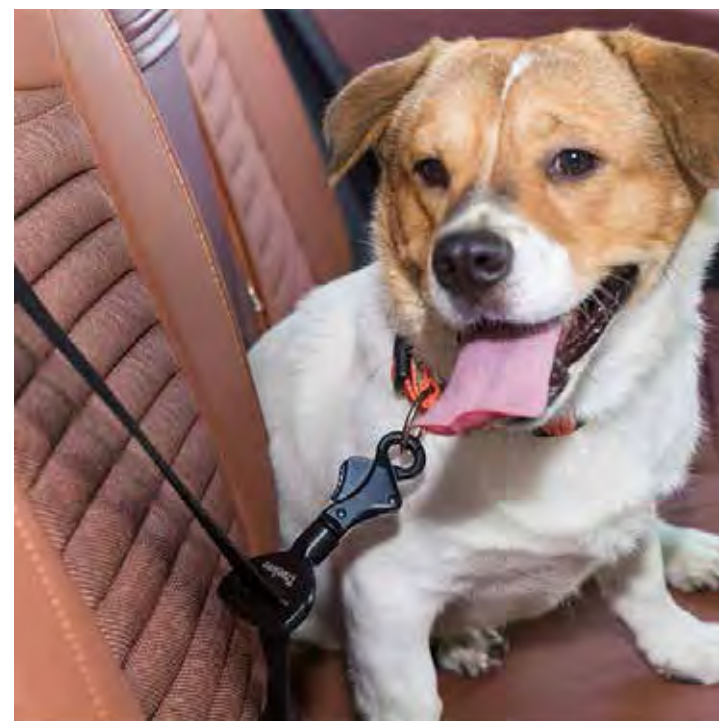

Length
60-65cm/23.6-25.6in

2

4

1

Item No:TLM1991

Feature:

- 1)The seat belt safety lock is made with lightweight and durable Aluminium-alloy.
- 2)Keep your pet safe and secure to prevent distractions while driving,ideal for pets during travels.
- 3)Provides one-handed attachment,easy to put on and off.
- 4)The tab on the hook is 5cm,which is compatible with most vehicles.