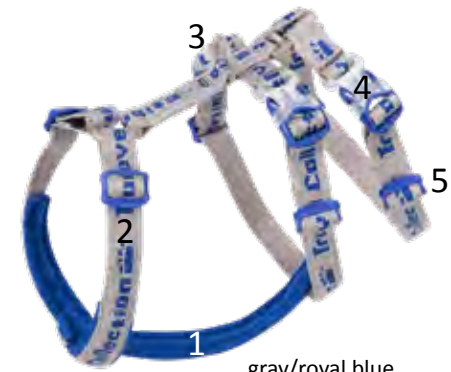

Size	Chest(cm/in)
XS	33-43cm/13-17in
S	43-56cm/17-22in
M	56-69cm/22-27in
L	69-81cm/27-32in
XL	81-107cm/32-42in

Please measure your dogs' chest circumference at the same location as the line.

NEW

TLH6371

gray/royal blue