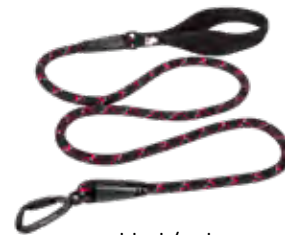

Item No:TLL3071

Feature:

- 1)Multi-handles leash for easy control the dogs.
- 2)High density nylon webbing is soft and durable.
- 3)Neoprene padded handle is soft to hold in your hand.
- 4)High-visibility 3M reflectors improve safety in the dark.
- 5)Embroidery logo.

Size	Width	Length
S	1.5cm/0.6in	140cm/55in
M	2.0cm/0.8in	140cm/55in
L	2.5cm/1.0in	140cm/55in

black/red

Item No:TLL2572

Feature:

- 1)The padded handle for extra comfort is soft to hold in your hand.
- 2)3M reflectors improve visibility in the dark.
- 3)Aluminum-alloy carabiner has a twist-locking feature that secures your dogs' collar or harness to the leash.
- 4)Secure lightweight Aluminum-alloy attachments reinforce handle and connection point.

Size	Width	Length
S	0.6cm/0.2in	180cm/70.9in
M	0.8cm/0.3in	180cm/70.9in
L	1.1cm/0.4in	180cm/70.9in

LEASH