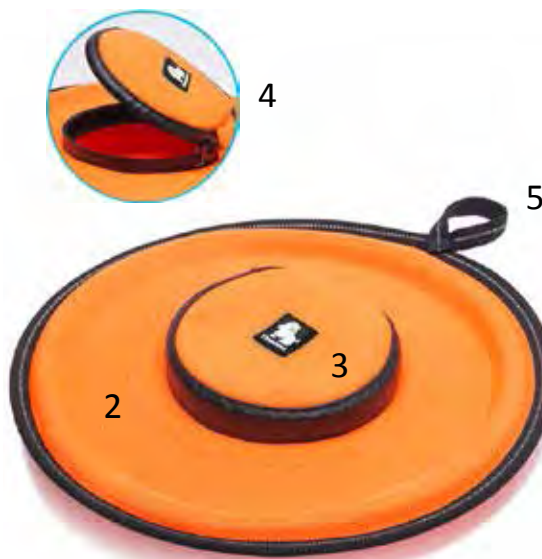

Orange

Item No:TLT2351

Feature:

- 1)Multi travel bowl easy to pack and carry with you.
- 2)Open it,includes two bowl for water and food.
- 3)Close it,work as frisbee for interactive and intended play.

Note:It is not a designated chew toy.Once the interactive play has finished,place it out of your dog's reach.

Diameter	Food bowl Volume	Water bowl Volume
15cm/5.9in	1.7L	1.0L

Item No:TLT2251

Feature:

- 1)Interactive hover for training and intended play on both water and land.
- 2)Built with abrasion-resistant and time-proven oxford material.
- 3)Bag for carrying snack.

Diameter
25cm/9.8in

BOWL

FRISBEE