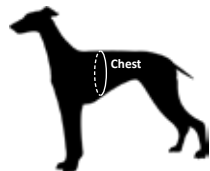

Item No:TLH5753

Feature:

- 1)3M reflector ensure good visibility at night.
- 2)Easy snap release buckle make it easy to put on and put off.
- 3)Handle on top can be used to lift the dog into a car and for attaching safety belt.
- 4)Removable chest pad improve the comfort of harness.

Size	Chest(cm/in)
XS	40-53cm/16-21in
S	49-67cm/19.5-26.5in
M	58-76cm/23-30in
L	63-85cm/25-33.5in
XL	71-96cm/28-38in
2XL	82-115cm/32.5-45.5in

Please measure your dogs' chest circumference at the same location as the line.