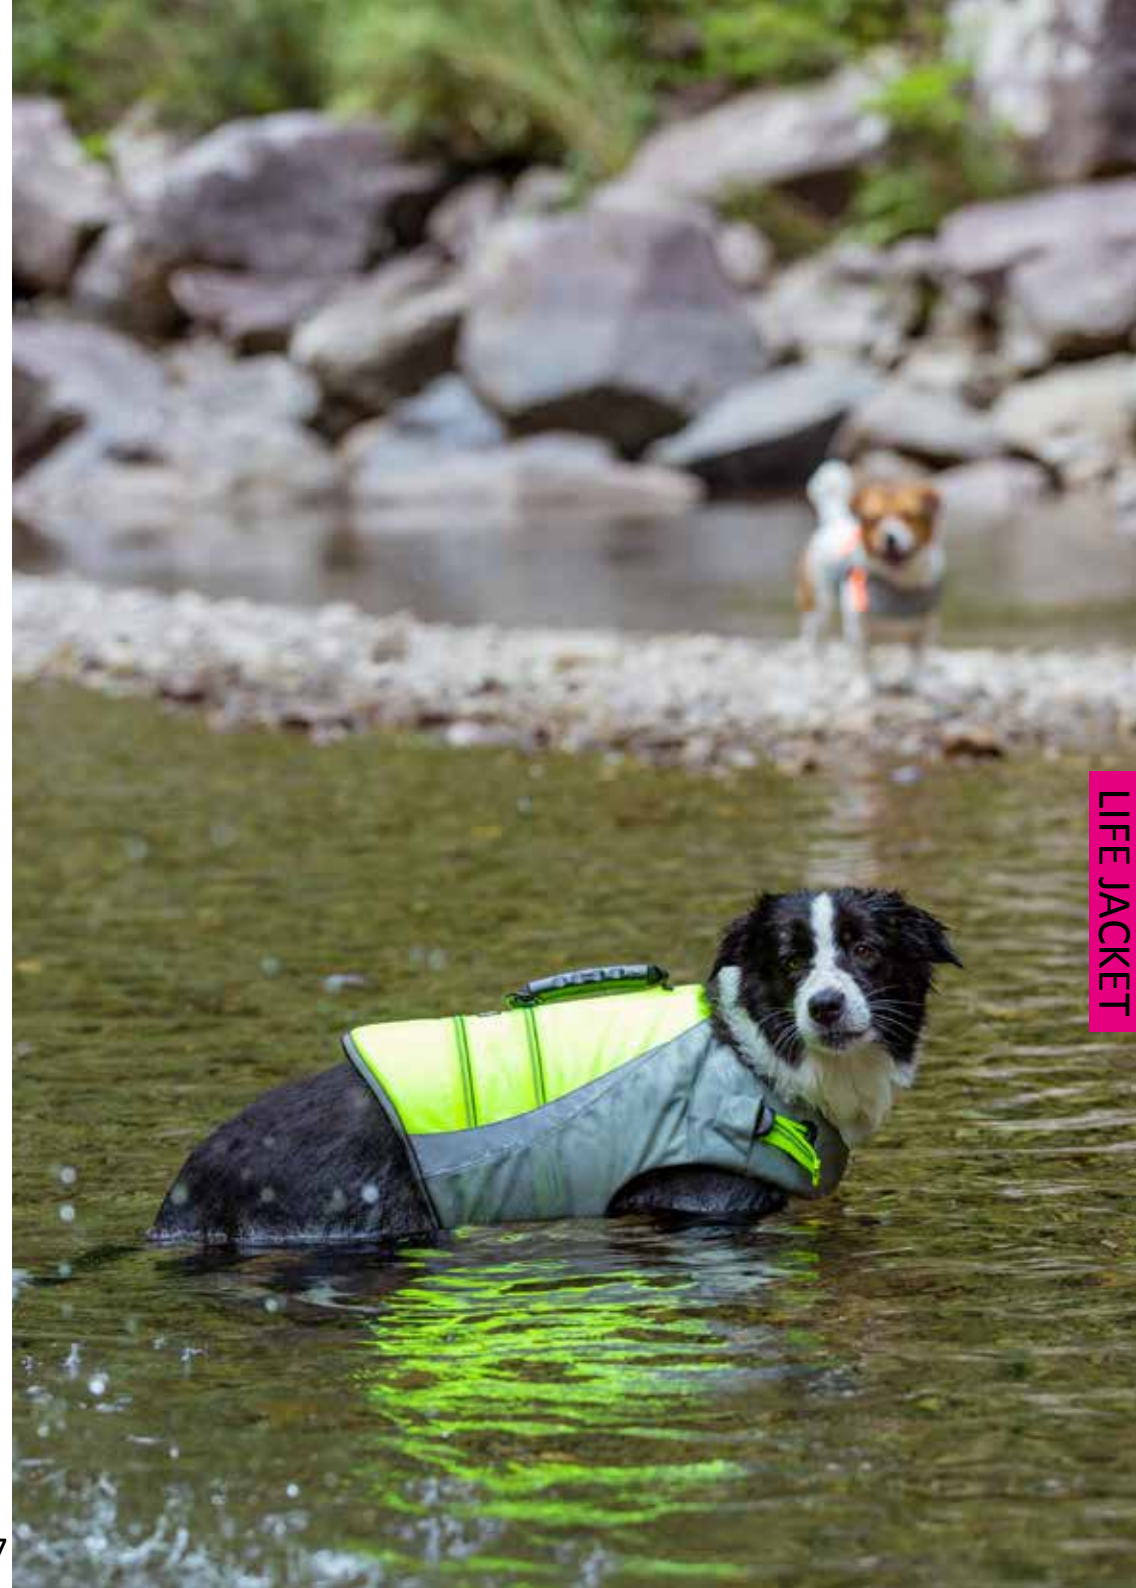

LIFE JACKET