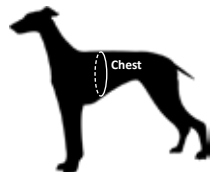

Fuchsia

Blue

Black/Fuchsia

Black/Red

Item No:TLH5991

Feature:

- 1)3M reflective on webbing,piping and fabric greatly provide good visibility at night.
- 2)Easy snap release buckle make it easy to put on and put off.
- 3)Ergonomic shape correctly distributes dog's pulling force onto his chest.