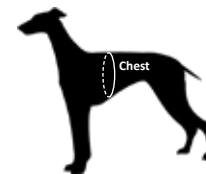

Size	Chest(cm/in)
3XS	36-44cm/14-17.5in
2XS	42-50cm/16.5-19.5in
XS	48-56cm/19-22in
S	54-64cm/21-25in
M	62-72cm/24.5-28.5in
L	70-82cm/27.5-32in
XL	80-92cm/31.5-36in

Please measure your dogs' chest circumference at the same location as the line.