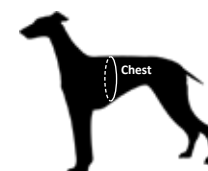

Size	Chest(cm/in)
XS	30-40cm/12-16in
S	40-50cm/16-20in
M	50-60cm/20-24in
L	60-80cm/24-31in
XL	80-100cm/31-39in

Please measure your dogs' chest circumference at the same location as the line.