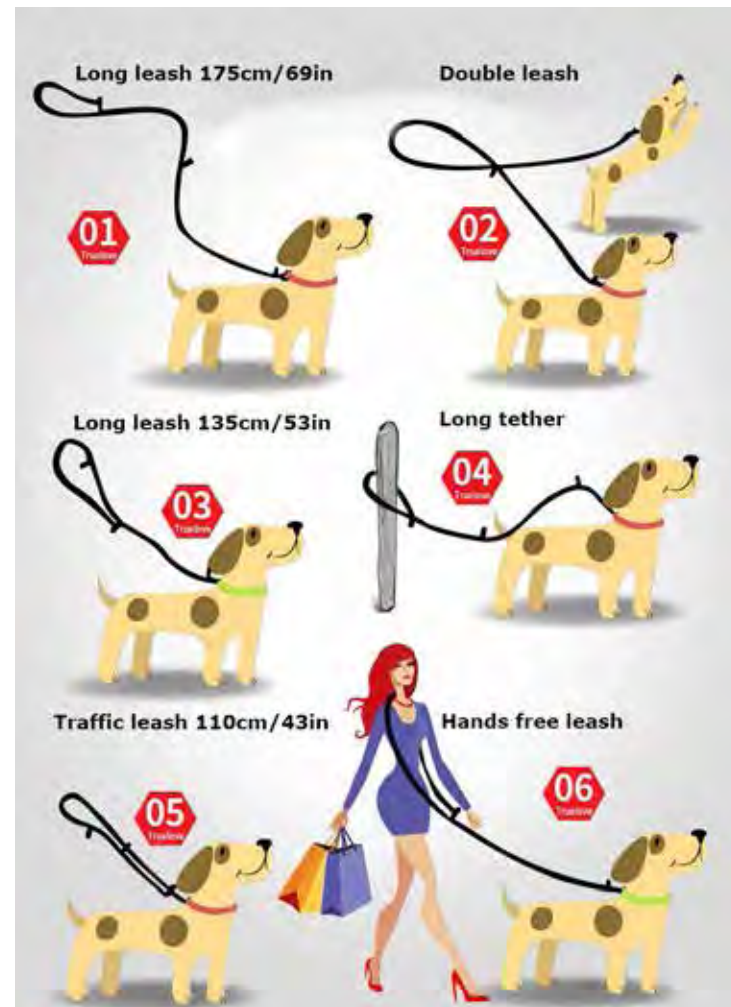

- 1)3M reflector ensure good visibility at night.
- 2)Handle with soft mesh padding.
- 3)Aluminum-alloy carabiner has a twist-locking feature that secures your dogs' collar or harness to the leash.
- 4)The leash can be adjusted to several different length from 110-200cm based on the purpose of use.

Width	Length
2.5cm/1.0in	110-200cm/43.3-78.7in

Blue

Black

Orange

Neon Yellow

Fuchsia

Item No:TLL2411

Feature:

- 1)7 in 1 multi-function adjustable dog lead are suitable for both training and daily exercise.
- 2)The leash can be adjusted to several different length based on the purpose of use.
- 3)With soft pad makes it very comfortable to hold and perfect for all types of training.
- 4)3M reflector ensure good visibility at night.

Size	Width	Length
S	1.5cm/0.6in	200cm/78.7in
M	2.0cm/0.8in	200cm/78.7in
L	2.5cm/1.0in	200cm/78.7in

Emergency check collar

Army green

Black

Purple

Item No:TLL2281

Feature:

- 1)Neoprene padded handle makes it very comfortable to hold in your hand.
- 2)High density nylon webbing is softer and durable for use.
- 3)Extra traffic control handle allow you to control your dog back on track.
- 4)Zinc-alloy hook is compatible with all of Truelove Harnesses and Collars.