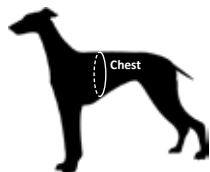

Royal blue

Grass green

Purple

Gray

Brown

Item No:TLH56512

- Feature:
- 1)The inner material is breathable air mesh, which is soft and comfortable,TrueloveLED lights can be hung on the back to ensure safe travel at night.
 - 2)High density nylon webbing with 3M reflective improve visibility at night.
 - 3)Duraflex® buckle on both side with large loading capacity which greatly improves tensile strength.
 - 4)Light weight Aviation aluminum fittings on neck strap,a new way to put on and take off,which is more convenient in use.

Size	Chest(cm/in)
XS	33-43cm/13-17in
S	43-56cm/17-22in
M	56-69cm/22-27in
L	69-81cm/27-32in
XL	81-107cm/32-42in

Please measure your dogs' chest circumference at the same location as the line.

Item No:TLH5653