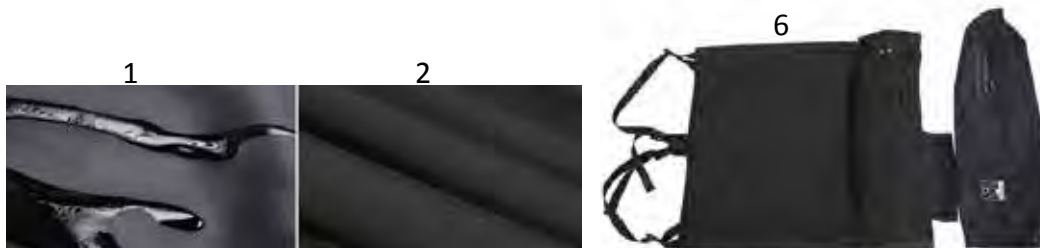

Length
60-65cm/23.6-25.6in

2

4

1

Item No:TLM1991

Feature:

- 1)The seat belt safety lock is made with lightweight and durable Aluminium-alloy.
- 2)Keep your pet safe and secure to prevent distractions while driving,ideal for pets during travels.
- 3)Provides one-handed attachment,easy to put on and off.
- 4)The tab on the hook is 5cm,which is compatible with most vehicles.