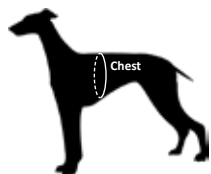

Item No:TLG2511

Feature:

- 1)Cools and gives a feeling of comfort,be Ideal for training or shows.
- 2)Two D-ring on the back for leash attaching.
- 3)Velcro on the back to fasten harness make it easy on and off.
- 4)Two zipper make the cooling vest adjustable ,to fit different size dog.

Size	Chest(cm/in)
XXS	30-36cm/12-14in
XS	37-44cm/14.5-17.5in
S	45-51cm/17.5-20in
M	52-61cm/20.5-24in
L	62-71cm/24.5-28in
XL	72-82cm/28-32in
2XL	83-101cm/32.5-39.5in