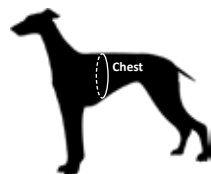

HARNESS	62
COLLAR	63

PATENT DESIGN

Red

Item No:TLH5651

Feature:

- 1)3M reflector ensure good visibility at night.
- 2)Two rings to better attach the leash, in the front for optimal control, in the back area for sports use.
- 3)Handle on the back:better control the movement of dog and for attaching safety belt.
- 4)Soft pad in chest and belly for comfortable.

Size	Chest(cm/in)
XS	33-43cm/13-17in
S	43-56cm/17-22in
M	56-69cm/22-27in
L	69-81cm/27-32in
XL	81-107cm/32-42in

Please measure your dogs' chest circumference at the same location as the line.

PATENT DESIGN