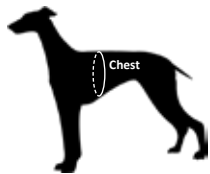

HARNESS	62
COLLAR	63

PATENT DESIGN

Red

Item No:TLH5651

Feature:

- 1)3M reflector ensure good visibility at night.
- 2)Two rings to better attach the leash, in the front for optimal control, in the back area for sports use.
- 3)Handle on the back:better control the movement of dog and for attaching safety belt.
- 4)Soft pad in chest and belly for comfortable.

Size	Chest(cm/in)
XS	33-43cm/13-17in
S	43-56cm/17-22in
M	56-69cm/22-27in
L	69-81cm/27-32in
XL	81-107cm/32-42in

Please measure your dogs' chest circumference at the same location as the line.

PATENT DESIGN

- 1) Soft breathable padding around the chest, back and stomach for comfortable daily use.
- 2) Fabric with reflective materials, nylon webbing with 3M reflective, improve visibility at night.
- 3) Two rings to better attach the leash, in the front for optimal control, in the back area for sports use.
- 4) Easy-grab handle on back for quick control.
- 5) Loop on the back for attaching LED light.