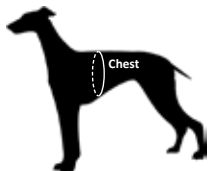

wine red

Brown

sky blue/fuchsia

wine red

Brown

Item No:TLH6371

Feature:

- 1)Wide soft padding around the chest, back and stomach make the harness comfortable.
- 2)3M reflector ensure good visibility at night.
- 3)Rustproof,Durable Aluminium-alloy D-ring for attaching leash.
- 4)Duraflex® PC buckle on both side with large loading capacity which greatly improves tensile strength.

Size	Chest(cm/in)
XS	30-40cm/12-16in
S	40-50cm/16-20in
M	50-60cm/20-24in
L	60-80cm/24-31in
XL	80-100cm/31-39in

Please measure your dogs' chest circumference at the same location as the line.

Item No:TLH6571