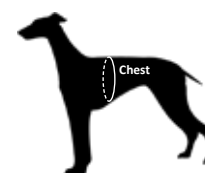

Size	Chest(cm/in)
XXS	23-33cm/9-13in
XS	33-43cm/13-17in
S	43-56cm/17-22in
M	56-69cm/22-27in
L	69-81cm/27-32in
XL	81-107cm/32-42in

Please measure your dogs' chest circumference at the same location as the line.