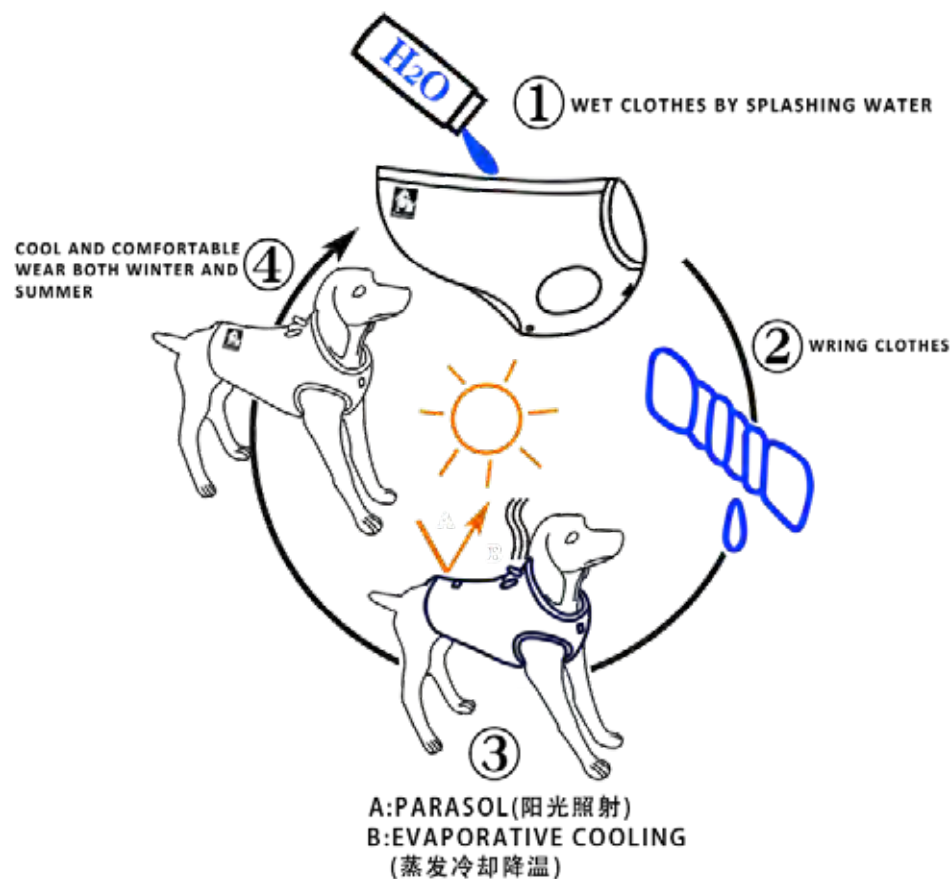

凉凉衣是如何工作的? HOW IT WORKS?

Item No:TLG2511

Feature:

- 1)Cools and gives a feeling of comfort,be Ideal for training or shows.
- 2)Two D-ring on the back for leash attaching.
- 3)Velcro on the back to fasten harness make it easy on and off.
- 4)Two zipper make the cooling vest adjustable ,to fit different size dog.

Size	Chest(cm/in)
XXS	30-36cm/12-14in
XS	37-44cm/14.5-17.5in
S	45-51cm/17.5-20in
M	52-61cm/20.5-24in
L	62-71cm/24.5-28in
XL	72-82cm/28-32in
2XL	83-101cm/32.5-39.5in

Please measure your dogs' chest circumference at the same location as the line.