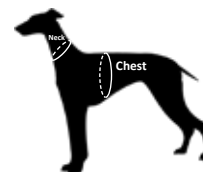

Item No:TLH1911

Feature:

- 1)Soft and breathable mesh promotes superior comfort.
- 2)Adjustable chest belt for better fitting to the chest.

Size	Neck(cm/in)	Chest(cm/in)
XS	18-23cm/7-9in	28-33cm/11-13in
S	23-28cm/9-11in	33-41cm/13-16in
M	28-33cm/11-13in	41-48cm/16-19in
L	33-38cm/13-15in	48-58cm/19-23in
XL	38-43cm/15-17in	51-74cm/20-29in