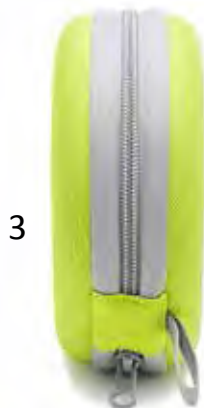

Neon Yellow