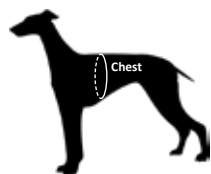

Fuchsia

Royal blue

Item No:TLH58121

Feature:

- 1)Thanks to the wide padding and ergonomic design, the harness is comfortable and does not cause wear on the dog's fur or skin.
- 2)Soft neoprene padded make the collar comfortable.
- 3)3M reflectors improve visibility in the dark.
- 4)Rustproof,Durable stainless steel O-ring for attaching leash.
- 5)Duraflex® PC buckle on both side with large loading capacity which greatly improves tensile strength.