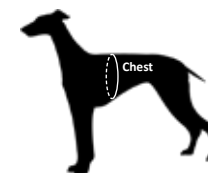

Size	Chest(cm/in)
XS	33-43cm/13-17in
S	43-56cm/17-22in
M	56-69cm/22-27in
L	69-81cm/27-32in
XL	81-107cm/32-42in

Please measure your dogs' chest circumference at the same location as the line.