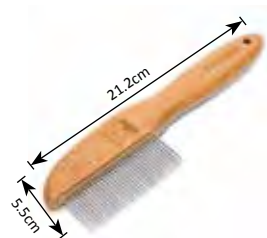

Diameter
25cm/9.8in

BOWL

FRISBEE

Item No:TLK22131

Feature:

- 1)Made with eco-friendly bamboo and smooth rounded teeth combs for a healthy, shiny coat.
- 2)Teeth with round ends gently remove your dog's dead fur and hair.
- 3)Perfect for dogs with medium to long fur.
- 4)Soft bamboo materials make it pleasant to use,comfortable to grip and anti-slip.

Length(cm/in)	Width(cm/in)
21.2cm / 8.3in	5.5cm / 2.2in

Item No:TLK20131

Feature:

- 1)Made of premium natural bamboo with elastic arc pins, efficiently reducing hair shedding from your pet.
- 2)It detangles and removes dead hair as well as smoothing out the coat,ideal for blow-drying.
- 3)Soft bamboo materials make it pleasant to use,comfortable to grip and anti-slip.