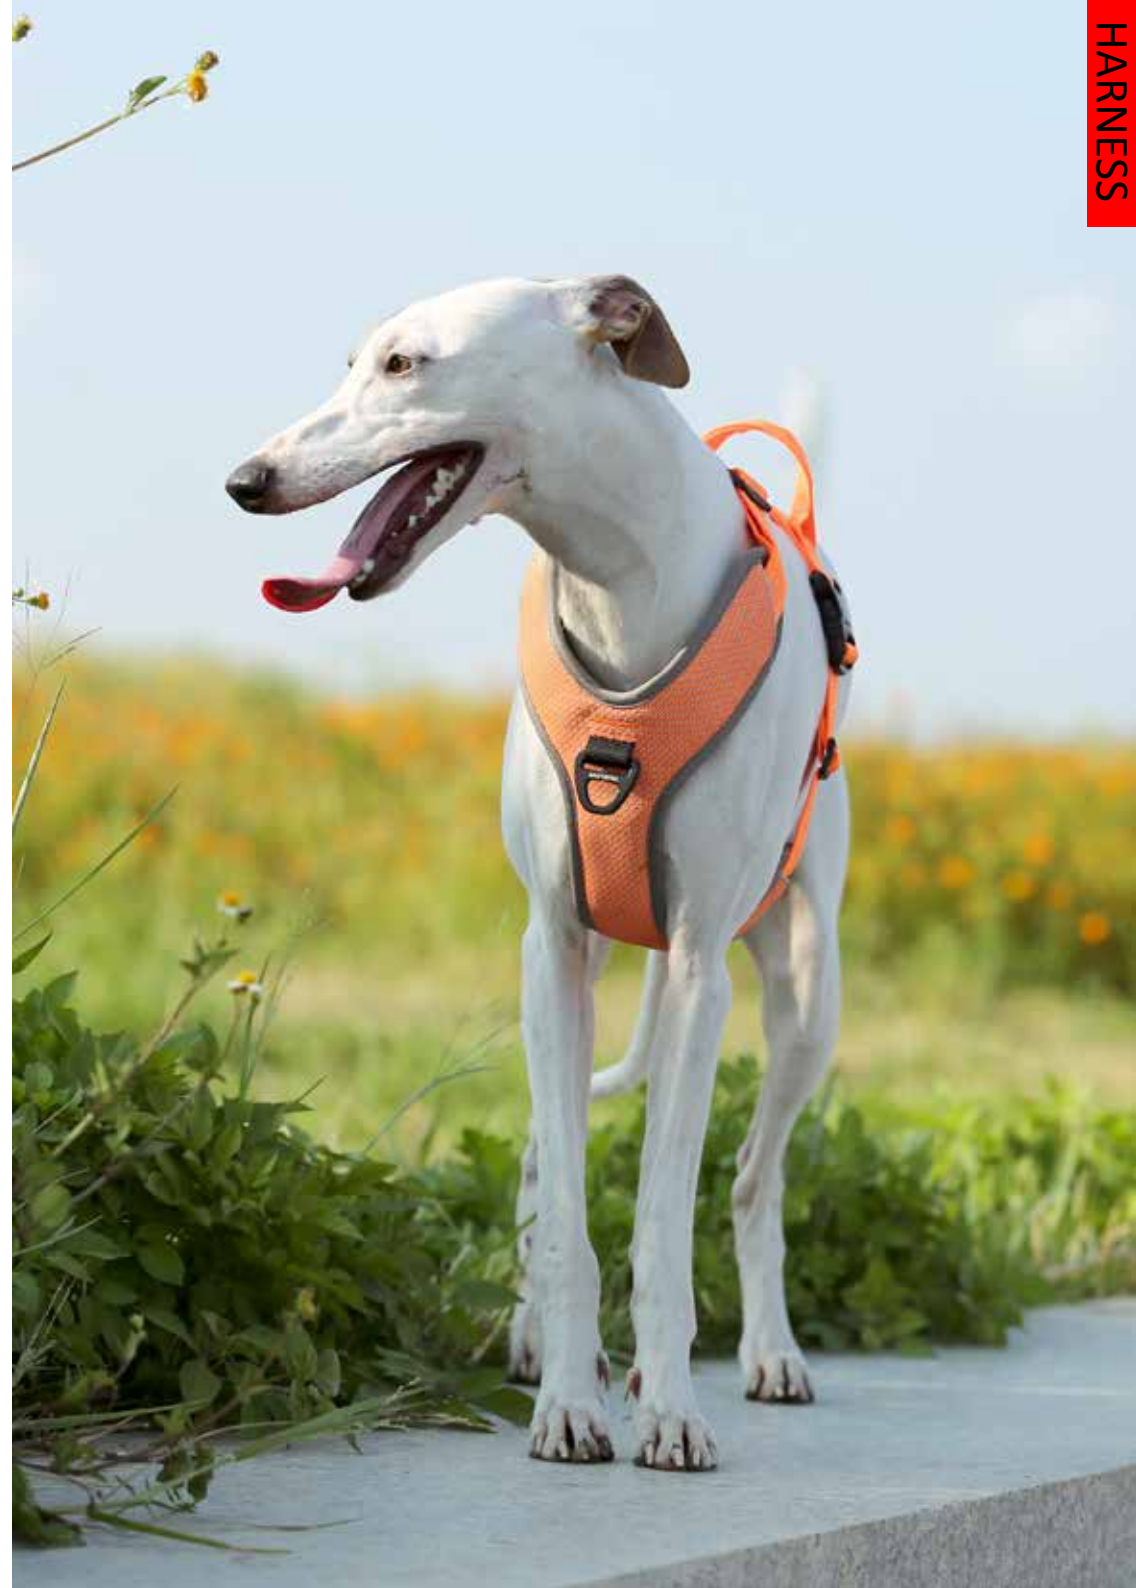

PATENT DESIGN

2

1

Orange

Black

Neon Yellow

Gray

Item No:TLH6071

Feature:

1) Soft breathable padding around the chest, back and stomach for comfortable daily use.
2) Fabric with reflective materials, nylon webbing with 3M reflective, improve visibility at night.
3) Two rings to better attach the leash, in the front for optimal control, in the back area for sports use.
4) Easy-grab handle on back for quick control.
5) Loop on the back for attaching LED light.

Please measure your dogs' chest circumference at the same location as the line.

Size	Chest(cm/in)
XS	38-46cm/15-18in
S	46-56cm/18-22in
M	56-68cm/22-27in
L	68-82cm/27-32.5in
XL	82-106cm/32.5-42in