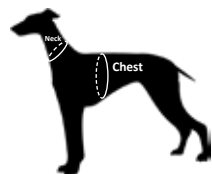

Size	Chest(cm/in)	Neck(cm/in)
XXS	33-43cm/13-17in	27-32.5cm / 10.5-12.5in
XS	43-56cm/17-22in	31-41cm / 12-16in
S	56-69cm/22-27in	38-50cm / 15-19.5in
M	69-81cm/27-32in	45-59cm / 17.5-23in
L	81-91cm/32-36in	53-68cm / 21-26.5in
XL	91-107cm/36-42in	58-75cm / 23-29.5in

Please measure your dogs' chest and neck circumference at the same location as the line.