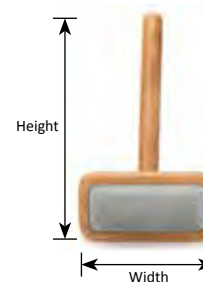

Item No:TLK20131

Feature:

- 1)Made of premium natural bamboo with elastic arc pins, efficiently reducing hair shedding from your pet.
- 2)It detangles and removes dead hair as well as smoothing out the coat,ideal for blow-drying.
- 3)Soft bamboo materials make it pleasant to use,comfortable to grip and anti-slip.