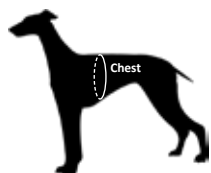

Size	Chest(cm/in)	Capacity(L/in)
S	48-72cm/18.9-28.3in	10L/610in
M	58-88cm/22.8-34.6in	14L/793in
L	74-104cm/29.1-40.9in	19L/1098in

Please measure your dogs' chest circumference at the same location as the line.