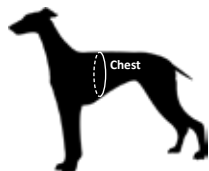

Orange

Neon Yellow

Black

Blue

Fuchsia

Item No:TLH5551

Feature:

- 1)3M reflector ensure good visibility at night.
- 2)Two rings to better attach the leash, in the front for optimal control, in the back area for sports use.
- 3)Handle on the back:Keep dogs secure during sudden vehicle movements and allows drivers to focus.
- 4)Soft pad in chest and belly for comfortable.