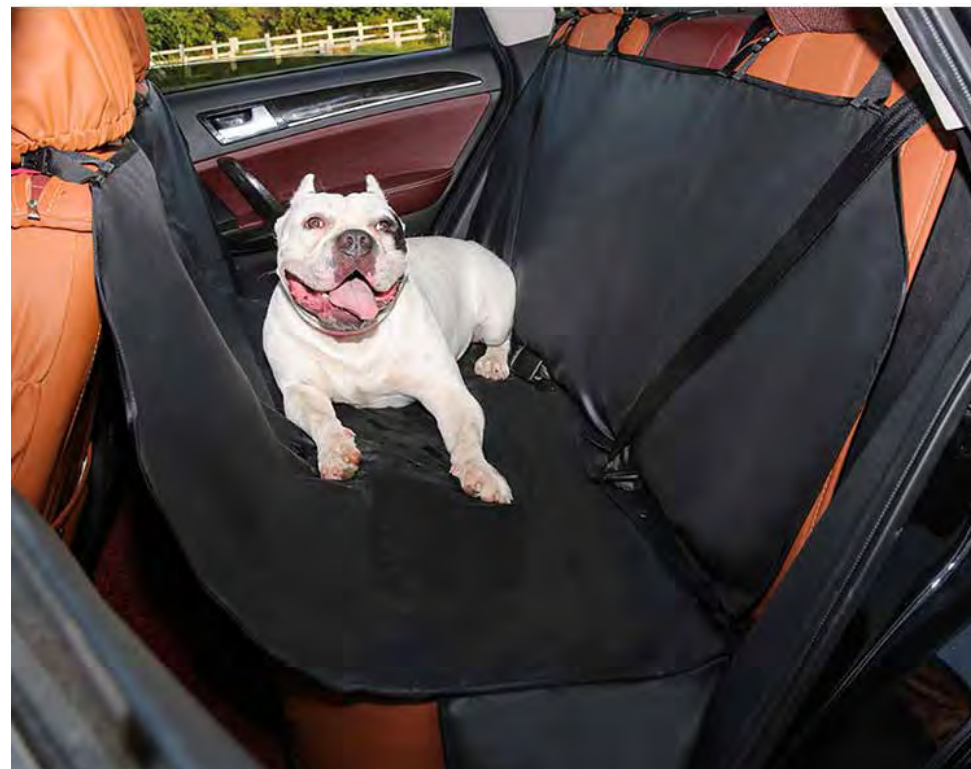

Length
60-65cm/23.6-25.6in

2

4

1

Item No:TLM1991

Feature:

- 1)The seat belt safety lock is made with lightweight and durable Aluminium-alloy.
- 2)Keep your pet safe and secure to prevent distractions while driving,ideal for pets during travels.
- 3)Provides one-handed attachment,easy to put on and off.
- 4)The tab on the hook is 5cm,which is compatible with most vehicles.