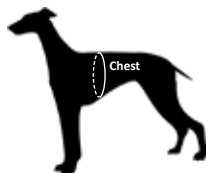

Item No:TLH6281

Feature:

- 1)Made of waterproof Cordura fabric and Microfiber Suede Leather lining,which make the harness light-weight,comfortable and breathable.
- 2)High density nylon webbing with embroidery on it,which is softer and durable than normal nylon webbing.
- 3)Duraflex® PC buckle on both side with large loading capacity which greatly improves tensile strength.
- 4)Light weight Aviation aluminum fittings on neck strap,a new way to put on and take off, which is more convenient in use.

Size	Chest(cm/in)
XXS	23-33cm/9-13in
XS	33-43cm/13-17in
S	43-56cm/17-22in
M	56-69cm/22-27in
L	69-81cm/27-32in
XL	81-107cm/32-42in

Please measure your dogs' chest circumference at the same location as the line.

Item No:TLH6282

Feature:

- 1)Made of waterproof Cordura fabric and Microfiber Suede Leather lining,which make the harness light-weight,comfortable and breathable.
- 2)Nylon webbing with 3M reflective on it,which is softer and durable than normal nylon webbing.
- 3)Duraflex® PC buckle on both side with large loading capacity which greatly improves tensile strength.
- 4)Light weight Aviation aluminum fittings on neck strap,a new way to put on and take off, which is more convenient in use.