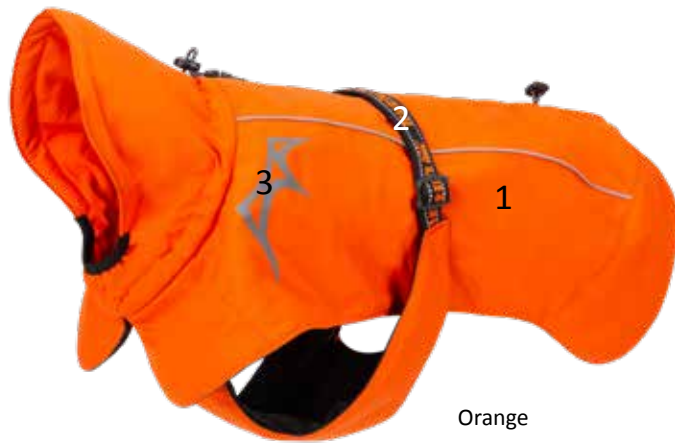

Item No:TLG2372

Feature:

- 1)Windproof and waterproof design, safe and comfortable.
- 2)Ultra-comfortable,soft resillient and durable color yarn nylon webbing.
- 3)High-visibility 3M reflective ensure good visibility at night.
- 4)Duraflex®buckle durable,not easily fractured and perfect.
- 5)Useful putting on truelove products with the opening design on back.
- 6)100% recycle 3M Thinsulate™lining is light weight and softer,keep warming for your dog in cold winter.

Length(cm/in)
25cm/9.8in
30cm/11.8in
35cm/13.8in
40cm/15.7in
45cm/17.7in
50cm/19.7in
55cm/21.7in
60cm/23.6in
65cm/25.6in
70cm/27.6in

Please measure the length of dogs' body at the same location as the line.