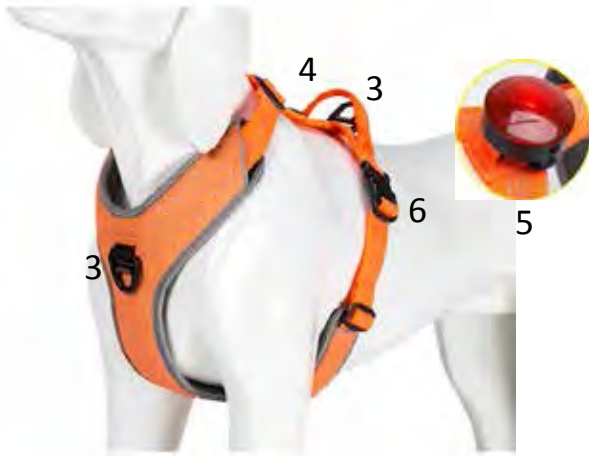

PATENT DESIGN

2

1

Orange