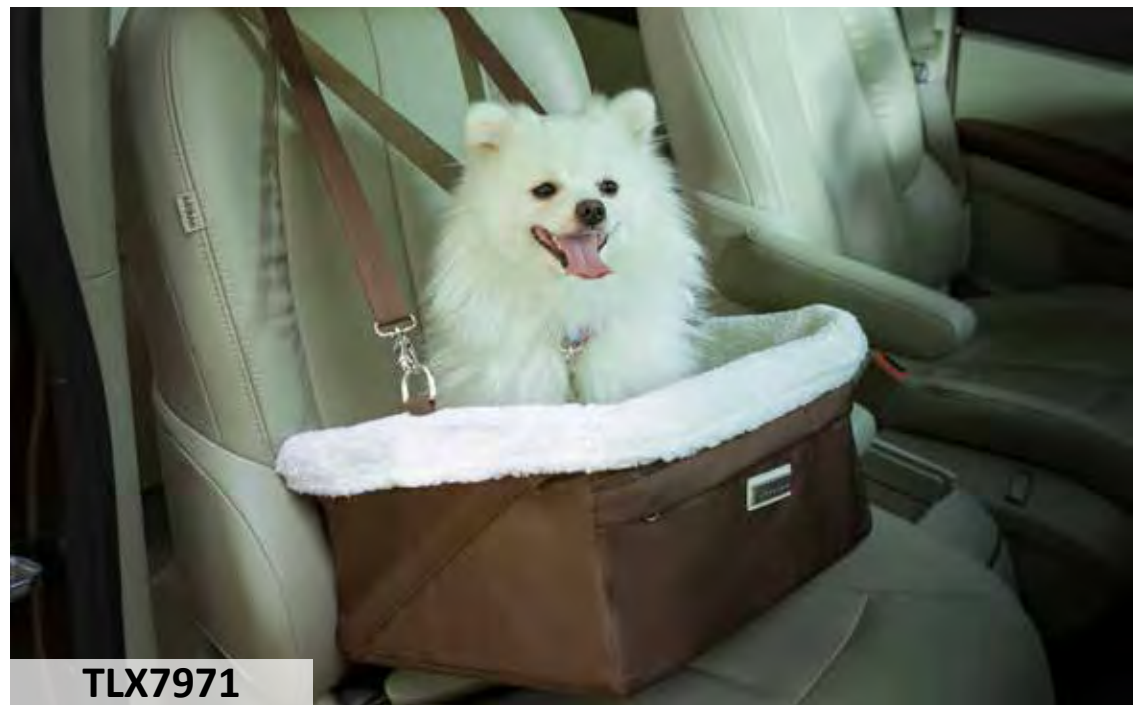

TLX5971

TLX7971