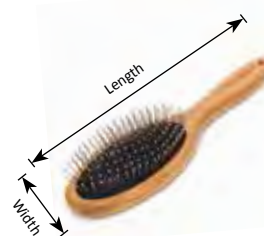

Size	Height(cm/in)	Width(cm/in)
S	16cm / 6.3in	6.8cm / 2.7in
M	16cm / 6.3in	9.0cm / 3.5in
L	17cm / 6.7in	12.0cm / 4.7in

Item No:TLK21131

Feature:

- 1)Made of heat-resistant, hair-protecting bristles.
- 2)Gently removes dirt and dead fur and hair,leaves your pet's coat soft and shiny.
- 3)Soft bamboo materials make it pleasant to use,comfortable to grip and anti-slip.

Size	Height(cm/in)	Width(cm/in)
S	19.5cm / 7.7in	5.2cm / 2.0in
M	22.0cm / 8.7in	6.0cm / 2.4in
L	23.0cm / 9.1in	6.5cm / 2.6in

Item No:TLK19131

Feature:

- 1)Made with eco-friendly bamboo and stainless steel edge.
- 2)Rounded ends on the pin brush makes it comfortable,increas blood circulation..
- 3)Soft bamboo materials make it pleasant to use,comfortable to grip and anti-slip.
- 4)Comb with round head and elastic rubber, can massage the skin well.