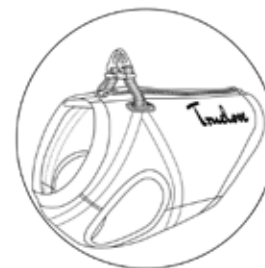

Please measure your dogs' chest and neck circumference at the same location as the line.

LIFE JACKET

PATENT DESIGN

Grey/Orange

Grey/Neon Yellow

Nylon webbing inside across the neck and chest for easy control the dog